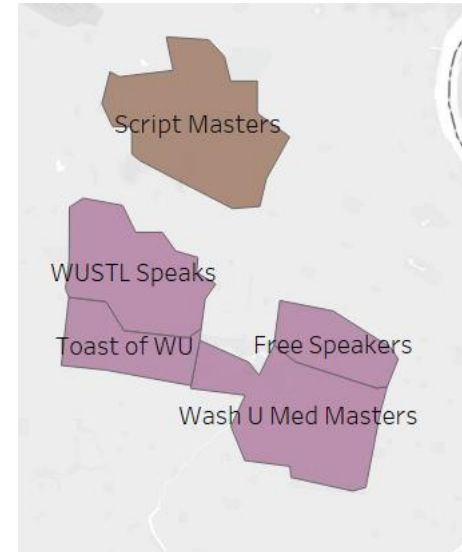

DIVISION F

Move to	Division	Area	Club No:	Club Name	Status
Division F - 4 Areas - 17 Active Clubs - 1 Low Club - 1 Ineligible/Closed Club					
	F	8	4928	F.R.B. Club	Active
	F	8	701931	MAC Toastmasters Club	Active
	F	8	2187152	Jacobs P3	Active
	F	8	3572277	Toast of SLU	Active
Area F - 12 Closed			No clubs in this Area Closed		
	F	15	8974	Wells Fargo Advisors Toastmasters	Active
	F	15	1254245	MilliporeSigma Toastmasters	Active
	F	15	2451465	ToastUS	Active
	F	15	6845247	Parrhesia Toastmasters Ministry - Closed	Ineligible
	F	15	28675986	Writers Ink Toastmasters Club	Active
	F	17	4115	Smedley Hometown Memorial Toastmasters	Active
	F	17	4345	Anheuser-Busch Toastmasters Club	Active
	F	17	673982	Square Talkers Toastmasters Club	Active
	F	17	4908054	Central West End Toastmasters	Low
Move to F-17	F	12	5000	Grand Center Club	Active
	F	19	283	Midtown Clayton Toastmasters Club	Active
	F	19	461	Webster Groves Toastmasters Club	Active
	F	19	1291	Voices In Unity Club	Active
	F	19	4590	SPEAK UP! Club	Active
	F	19	8399	Rent-A-Toast Club	Active

Appendix A:
Reference Information
Data and Considerations
Area maps with Club Locations
Current and 2024/2025 Alignment

Division A, Area 5

Currently A5

High Noon, Climateers, Sole Influencers
Missouri Boothill Regional

2024/2025 Alignment

High Noon, Climateers, Sole
Influencers, **Robo Masters**

Division B, Area 3

B3 – Currently

Aerospace Orators, Money Talks, Script Masters

B3 – 2024/2025 Alignment

Script Masters, WUSTL Speaks, Toast of WU
Free Speakers, Wash U Med Masters

Division B, Area 13

A13 - Currently

Aspiring Speakers, Grace Church
Ascension Health, Creve Coeur

A13 – 2024/2025 Alignment

Aspiring Speakers, Grace Church
Ascension Health, Creve Coeur
Aerospace Orators, Money Talks