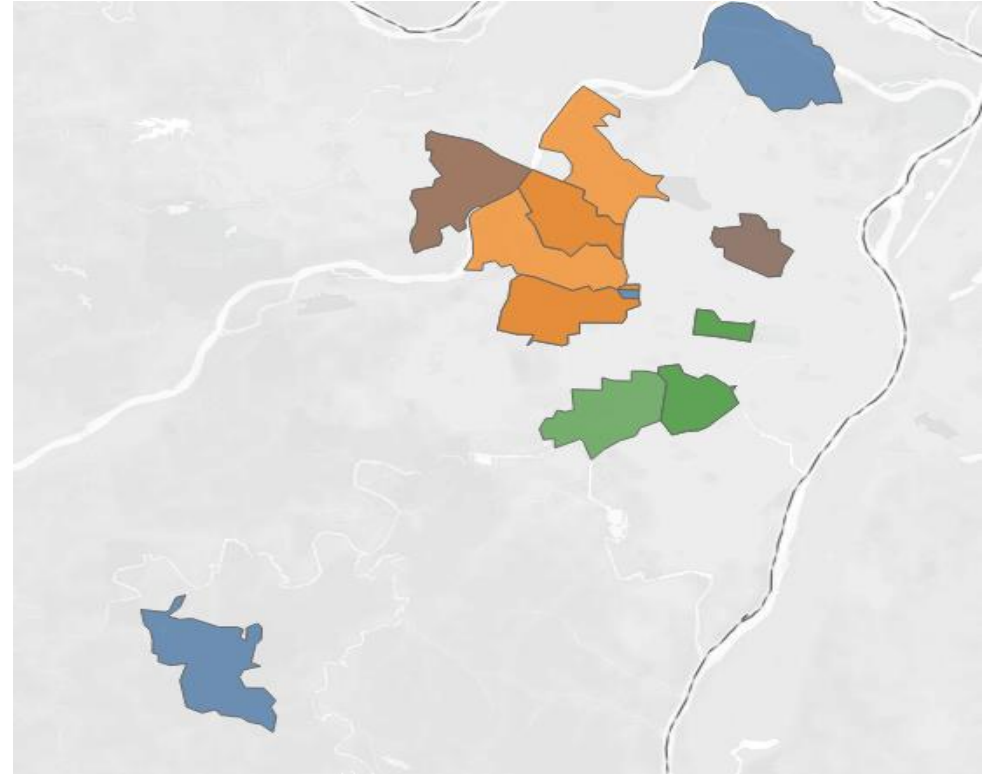

Division C Area 6

Area 6 Currently

O'Fallon, Fairview Heights, Scott Speakers, Southern Illinois, Mount Vernon

Area 6
2024/2025
Alignment

O'Fallon, Fairview Heights, Scott Speakers, Southern Illinois, Mount Vernon, Effingham

Division C, Area 11

C1 - Currently

Collinsville, St. Clair, Toast of Belleville
Top Talk

C1 – 2024/2025 Alignment

Collinsville, St. Clair, Toast of Belleville,
Noontime Toastmasters

Division F, Area 17

F17 – Currently

Smedley Hometown Memorial
Anheuser Busch, Square
Talkers, Central West End

F17 – 2024/2025 Alignment

Smedley Hometown Memorial
Anheuser Busch, Square
Talkers,
Central West End, **Grand
Center**

Division B – Before
(Area 3, 13, 18)

Division B – **2024/2025 Alignment**
(Area 3, 13, 18, **19**(in green))