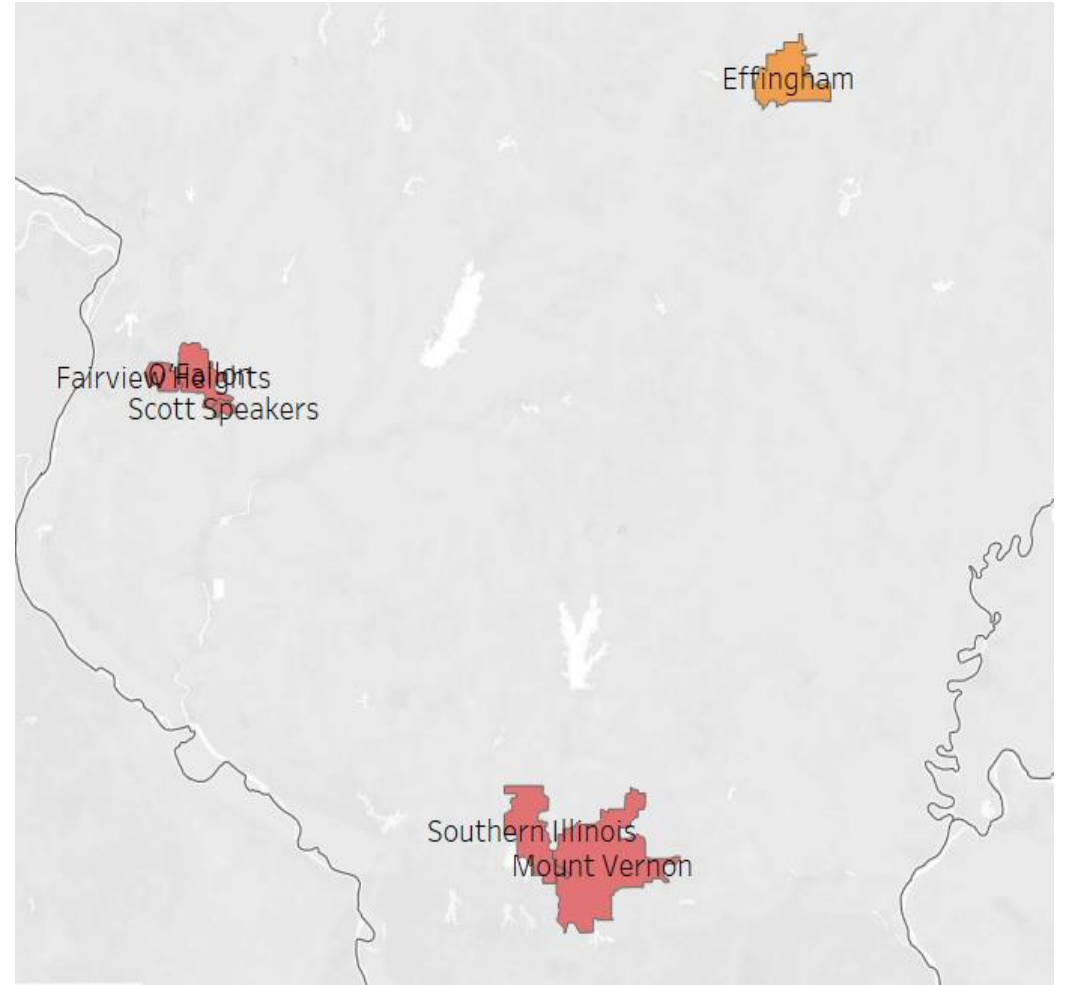

Division C, Area 1

C 1 Currently

McBrian Lincoln-Douglas, Gem City, Capital City,
Montgomery County, Quincy
BC BS of IL, First Bankers Trust

C1 – 2024/2025 Alignment

McBrian Lincoln-Douglas,
Gem City, Capital City, Horace
Mann, League of Our Own,

Division C Area 6

Area 6 Currently

O'Fallon, Fairview Heights, Scott Speakers, Southern Illinois, Mount Vernon

Area 6
2024/2025
Alignment

O'Fallon, Fairview Heights, Scott Speakers, Southern Illinois, Mount Vernon, Effingham

Division C, Area 11

C1 - Currently

Collinsville, St. Clair, Toast of Belleville
Top Talk

C1 – 2024/2025 Alignment

Collinsville, St. Clair, Toast of Belleville,
Noontime Toastmasters

Division F, Area 17

F17 – Currently