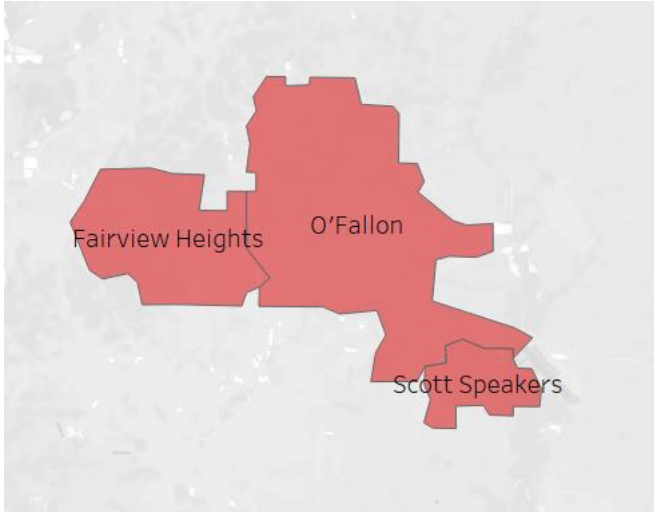

Division C, Area 1

C 1 Currently

McBrian Lincoln-Douglas, Gem City, Capital City,
Montgomery County, Quincy
BC BS of IL, First Bankers Trust

C1 – 2024/2025 Alignment

McBrian Lincoln-Douglas,
Gem City, Capital City, Horace
Mann, League of Our Own,

Division C Area 6

Area 6 Currently

O'Fallon, Fairview Heights, Scott Speakers, Southern Illinois, Mount Vernon

Area 6
2024/2025
Alignment

O'Fallon, Fairview Heights, Scott Speakers, Southern Illinois, Mount Vernon, Effingham

Division C, Area 11

C1 - Currently

Collinsville, St. Clair, Toast of Belleville
Top Talk

C1 – 2024/2025 Alignment

Collinsville, St. Clair, Toast of Belleville,
Noontime Toastmasters

Division F, Area 17

F17 – Currently