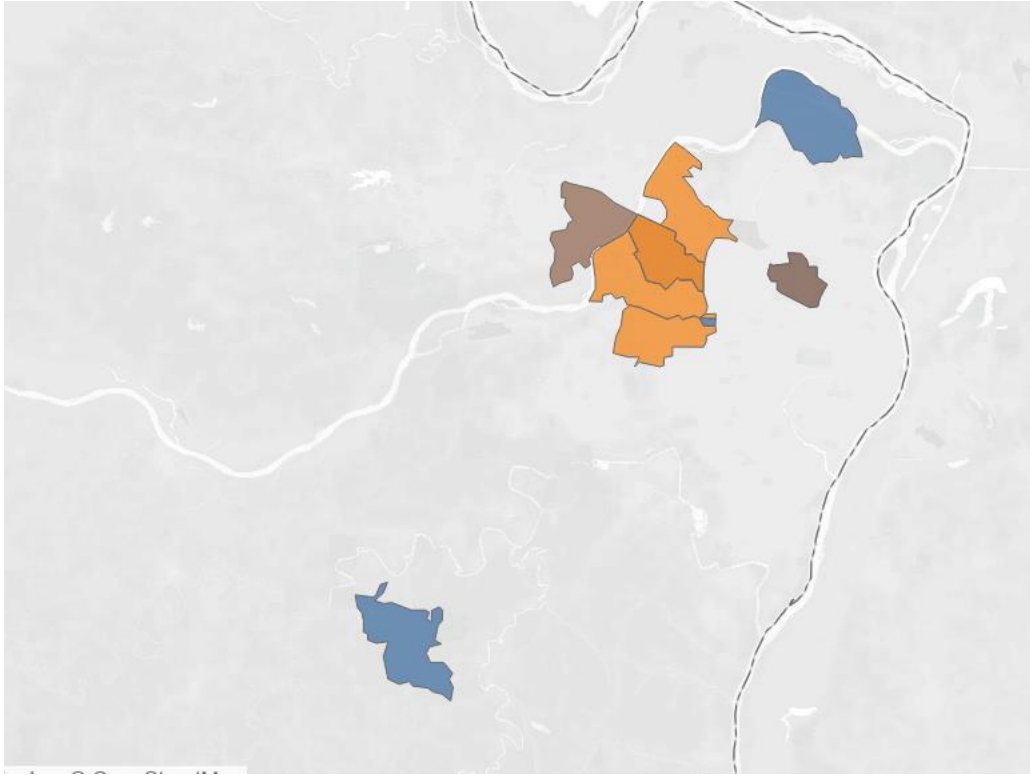

Division C Area 6

Area 6 Currently

O'Fallon, Fairview Heights, Scott Speakers, Southern Illinois, Mount Vernon

Area 6
2024/2025
Alignment

O'Fallon, Fairview Heights, Scott Speakers, Southern Illinois, Mount Vernon, Effingham

Division C, Area 11

C1 - Currently

Collinsville, St. Clair, Toast of Belleville
Top Talk

C1 – 2024/2025 Alignment

Collinsville, St. Clair, Toast of Belleville,
Noontime Toastmasters

Division F, Area 17

F17 – Currently

Smedley Hometown Memorial
Anheuser Busch, Square
Talkers, Central West End

F17 – 2024/2025 Alignment

Smedley Hometown Memorial
Anheuser Busch, Square
Talkers,
Central West End, **Grand
Center**

Division B – Before
(Area 3, 13, 18)