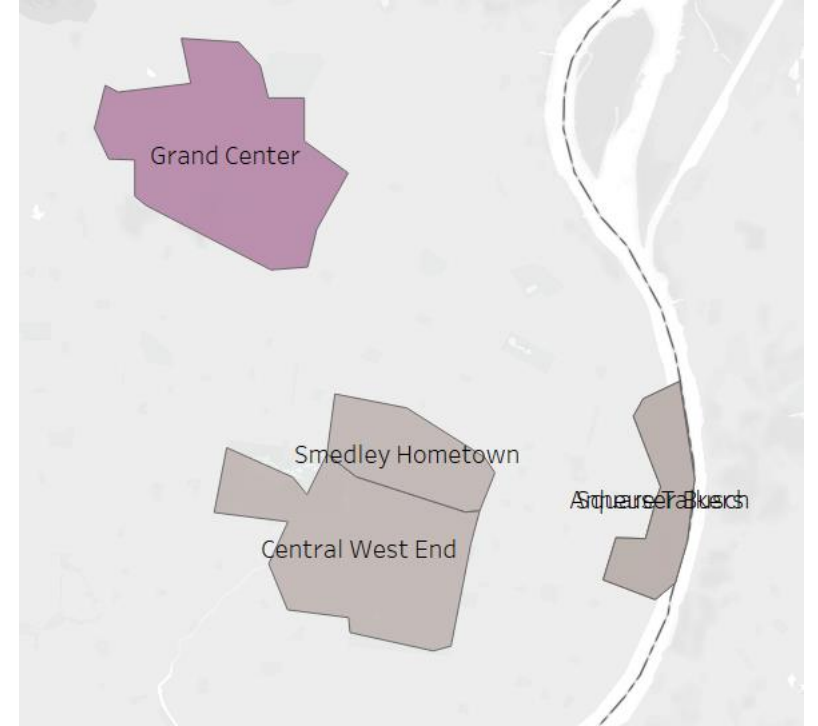

Division C Area 6

Area 6 Currently

O'Fallon, Fairview Heights, Scott Speakers, Southern Illinois, Mount Vernon

Area 6
2024/2025
Alignment

O'Fallon, Fairview Heights, Scott Speakers, Southern Illinois, Mount Vernon, Effingham

Division C, Area 11

C1 - Currently

Collinsville, St. Clair, Toast of Belleville
Top Talk

C1 – 2024/2025 Alignment

Collinsville, St. Clair, Toast of Belleville,
Noontime Toastmasters

Division F, Area 17

F17 – Currently

Smedley Hometown Memorial
Anheuser Busch, Square
Talkers, Central West End

F17 – 2024/2025 Alignment

Smedley Hometown Memorial
Anheuser Busch, Square
Talkers,
Central West End, **Grand
Center**

Division B – Before
(Area 3, 13, 18)