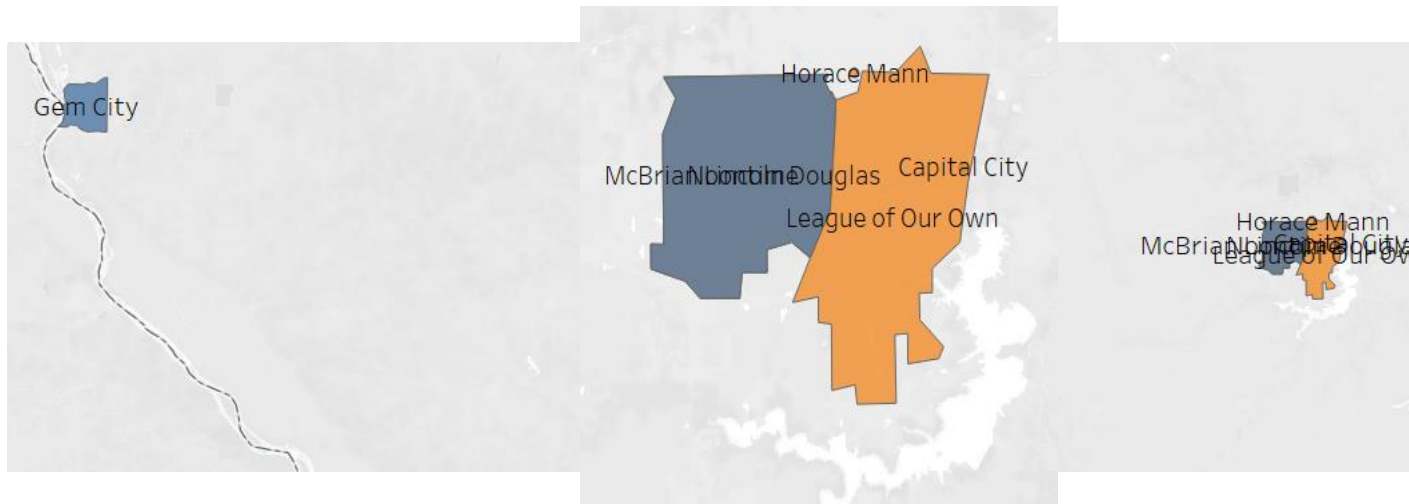

Division B, Area 13

A13 - Currently

Aspiring Speakers, Grace Church
Ascension Health, Creve Coeur

A13 – 2024/2025 Alignment

Aspiring Speakers, Grace Church
Ascension Health, Creve Coeur
Aerospace Orators, Money Talks

Division C, Area 1

C 1 Currently

McBrian Lincoln-Douglas, Gem City, Capital City,
Montgomery County, Quincy
BC BS of IL, First Bankers Trust

C1 – 2024/2025 Alignment

McBrian Lincoln-Douglas,
Gem City, Capital City, Horace
Mann, League of Our Own,

Division C Area 6

Area 6 Currently

O'Fallon, Fairview Heights, Scott Speakers, Southern Illinois, Mount Vernon

Area 6
2024/2025
Alignment

O'Fallon, Fairview Heights, Scott Speakers, Southern Illinois, Mount Vernon, Effingham