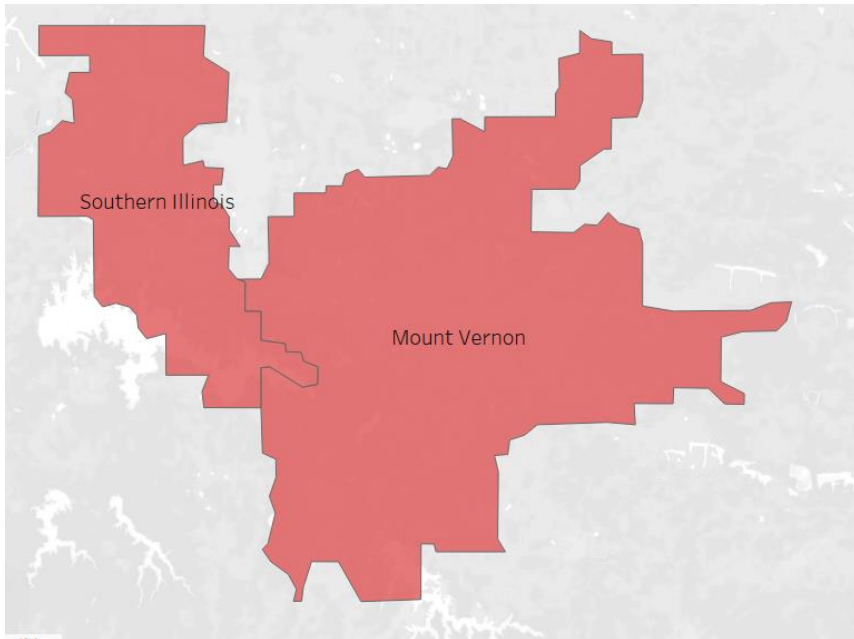

Division C, Area 1

C 1 Currently

McBrian Lincoln-Douglas, Gem City, Capital City,
Montgomery County, Quincy
BC BS of IL, First Bankers Trust

C1 – 2024/2025 Alignment

McBrian Lincoln-Douglas,
Gem City, Capital City, Horace
Mann, League of Our Own,

Division C Area 6

Area 6 Currently

O'Fallon, Fairview Heights, Scott Speakers, Southern Illinois, Mount Vernon

Area 6
2024/2025
Alignment

O'Fallon, Fairview Heights, Scott Speakers, Southern Illinois, Mount Vernon, Effingham

Division C, Area 11

C1 - Currently

Collinsville, St. Clair, Toast of Belleville
Top Talk

C1 – 2024/2025 Alignment

Collinsville, St. Clair, Toast of Belleville,
Noontime Toastmasters

Division F, Area 17

F17 – Currently