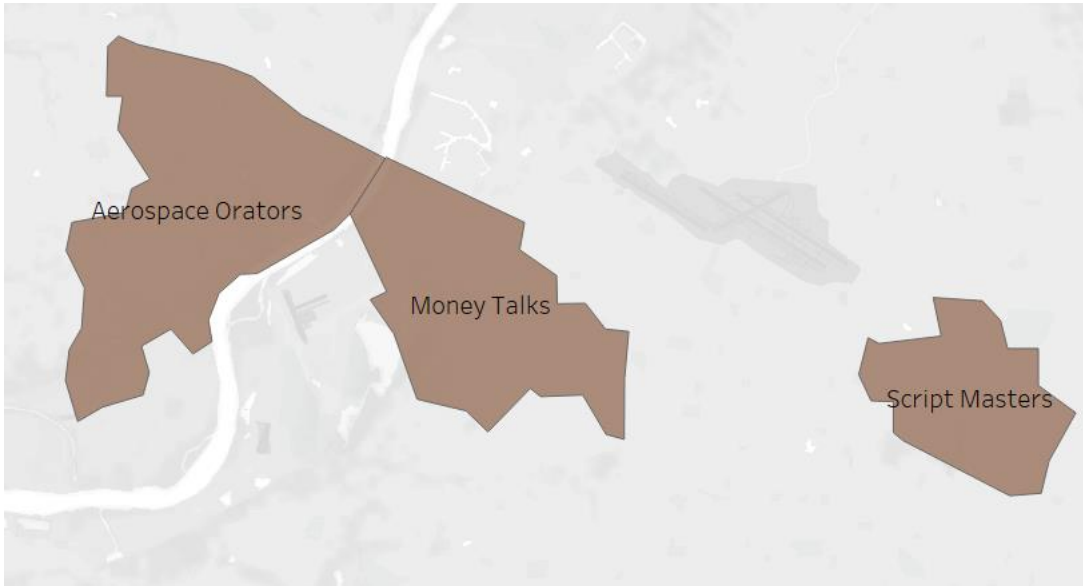

DIVISION F

Move to	Division	Area	Club No:	Club Name	Status
Division F - 4 Areas - 17 Active Clubs - 1 Low Club - 1 Ineligible/Closed Club					
	F	8	4928	F.R.B. Club	Active
	F	8	701931	MAC Toastmasters Club	Active
	F	8	2187152	Jacobs P3	Active
	F	8	3572277	Toast of SLU	Active
Area F - 12 Closed			No clubs in this Area Closed		
	F	15	8974	Wells Fargo Advisors Toastmasters	Active
	F	15	1254245	MilliporeSigma Toastmasters	Active
	F	15	2451465	ToastUS	Active
	F	15	6845247	Parrhesia Toastmasters Ministry - Closed	Ineligible
	F	15	28675986	Writers Ink Toastmasters Club	Active
	F	17	4115	Smedley Hometown Memorial Toastmasters	Active
	F	17	4345	Anheuser-Busch Toastmasters Club	Active
	F	17	673982	Square Talkers Toastmasters Club	Active
	F	17	4908054	Central West End Toastmasters	Low
Move to F-17	F	12	5000	Grand Center Club	Active
	F	19	283	Midtown Clayton Toastmasters Club	Active
	F	19	461	Webster Groves Toastmasters Club	Active
	F	19	1291	Voices In Unity Club	Active
	F	19	4590	SPEAK UP! Club	Active
	F	19	8399	Rent-A-Toast Club	Active

Appendix A:
Reference Information
Data and Considerations
Area maps with Club Locations
Current and 2024/2025 Alignment

Division A, Area 5

Currently A5

High Noon, Climateers, Sole Influencers
Missouri Boothill Regional

2024/2025 Alignment

High Noon, Climateers, Sole
Influencers, **Robo Masters**

Division B, Area 3

B3 – Currently

Aerospace Orators, Money Talks, Script Masters

B3 – 2024/2025 Alignment

Script Masters, WUSTL Speaks, Toast of WU
Free Speakers, Wash U Med Masters

Division B, Area 13

A13 - Currently

Aspiring Speakers, Grace Church
Ascension Health, Creve Coeur

A13 – 2024/2025 Alignment

Aspiring Speakers, Grace Church
Ascension Health, Creve Coeur
Aerospace Orators, Money Talks