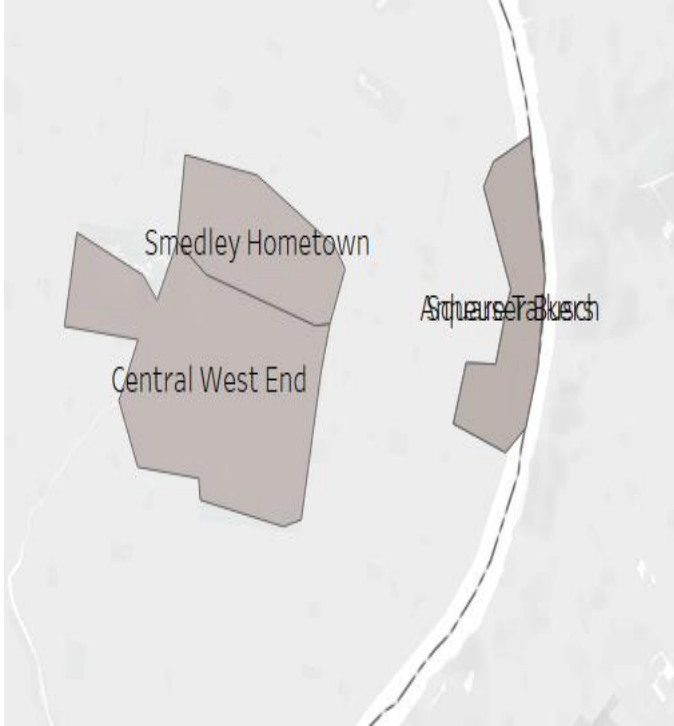

Division C Area 6

Area 6 Currently

O'Fallon, Fairview Heights, Scott Speakers, Southern Illinois, Mount Vernon

Area 6
2024/2025
Alignment

O'Fallon, Fairview Heights, Scott Speakers, Southern Illinois, Mount Vernon, Effingham

Division C, Area 11

C1 - Currently

Collinsville, St. Clair, Toast of Belleville
Top Talk

C1 – 2024/2025 Alignment

Collinsville, St. Clair, Toast of Belleville,
Noontime Toastmasters

Division F, Area 17

F17 – Currently

Smedley Hometown Memorial
Anheuser Busch, Square
Talkers, Central West End

F17 – 2024/2025 Alignment

Smedley Hometown Memorial
Anheuser Busch, Square
Talkers,
Central West End, **Grand
Center**

Division B – Before
(Area 3, 13, 18)