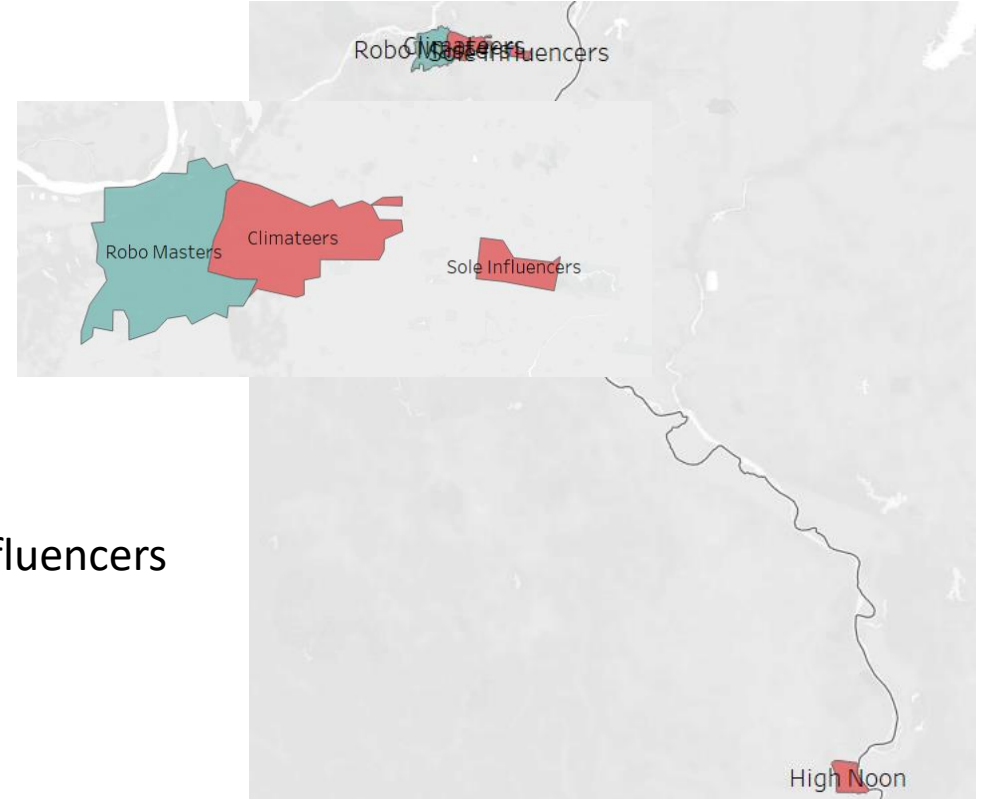

Division A, Area 5

Currently A5

High Noon, Climateers, Sole Influencers
Missouri Boothill Regional

2024/2025 Alignment

High Noon, Climateers, Sole
Influencers, **Robo Masters**