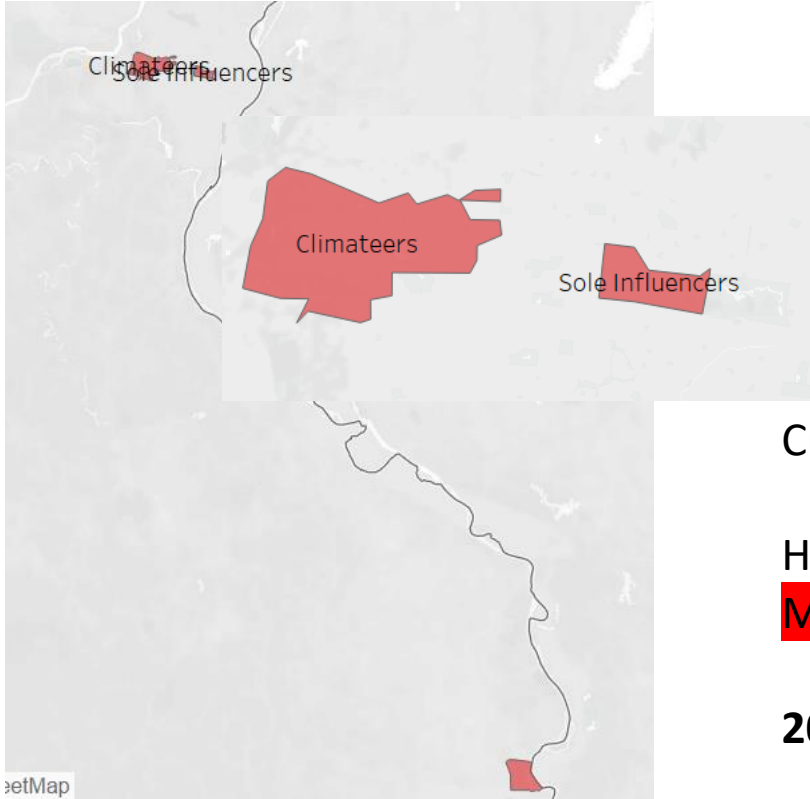

Division A, Area 5

Currently A5

High Noon, Climateers, Sole Influencers
Missouri Boothill Regional

2024/2025 Alignment

High Noon, Climateers, Sole
Influencers, **Robo Masters**