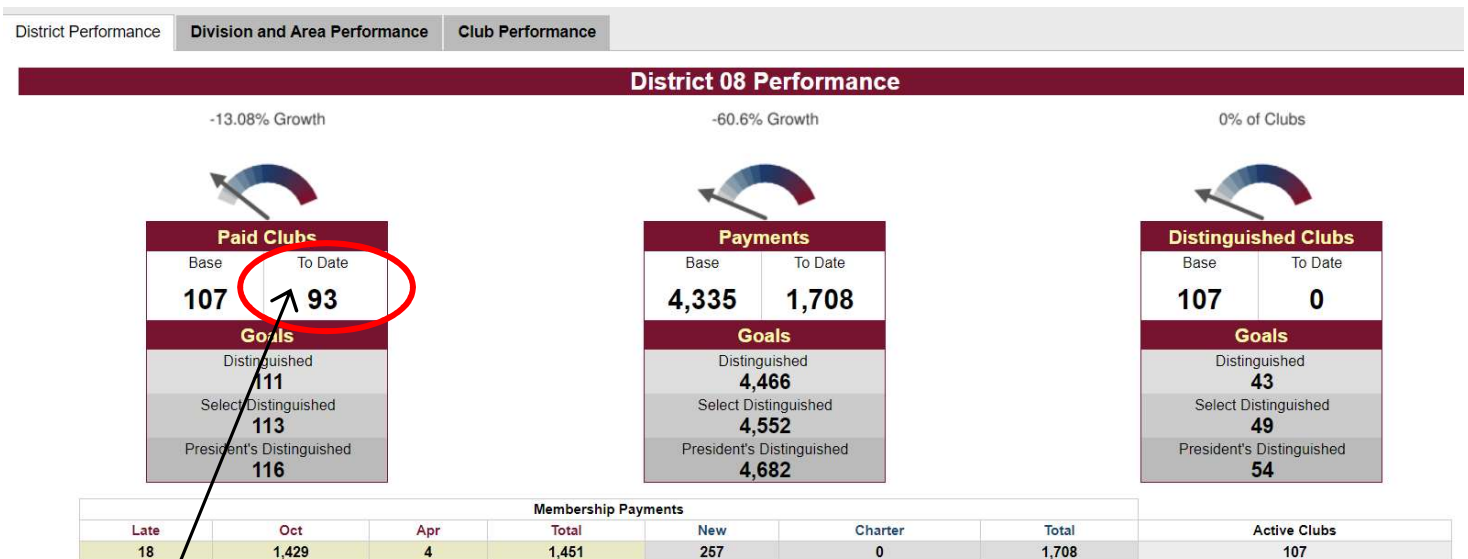

Club Growth Director
 Report for District Council
 October 21, 2018

Prospective clubs

Community:

- First Baptist Webster Groves (Parrhesia Toastmasters)
- Mt. Vernon, IL – Rend Lake Marketplace
- St. Louis West

Corporate:

- MasterCard 2nd club – Techmasters
- Deloitte
- Buckingham Strategic Wealth

Several more leads that we are working on!

DUES RENEWALS

Keep getting those DUES RENEWALS in!!!!

Talk to your clubs!!! There are many clubs that lost A LOT of members during the October renewals period.

THIS NUMBER NEEDS TO BE BIGGER!!!!

Clubs that need coaches

Click on a club number for directory information.

Area	Club	Name	Members
A2	2587777	DSAGSL WORD Masters	0
A2	3447931	Loquacious Leaders	9
A4	1128123	Franklin County Toastmasters	0
A4	4859800	Speaking Made Simple	0
A5	2072	High-Noon Toastmasters Club	12
A5	606012	Southern Illinois Toastmasters Club	8
A5	1130568	Poplar Bluff Toastmasters	9
A9	1163116	UniGroup Toastmasters Club	10
B13	5358305	Signature Speaks	0
B13	1392062	Ascension Health Toastmasters	10
B16	937367	Save-a-Lot Toastmasters (SALT)	0
B16	2264661	Toast On the Rock	10
B16	1244109	BJC Toastmasters	7
B18	1229	Plus Factor Club	9
B18	1491688	Shalom Church Toastmasters	10
B3	6628293	PMIMSL Toastmasters	8
C1	1252478	Montgomery County Toastmasters	11
C10	4587	Effingham Toastmasters	8